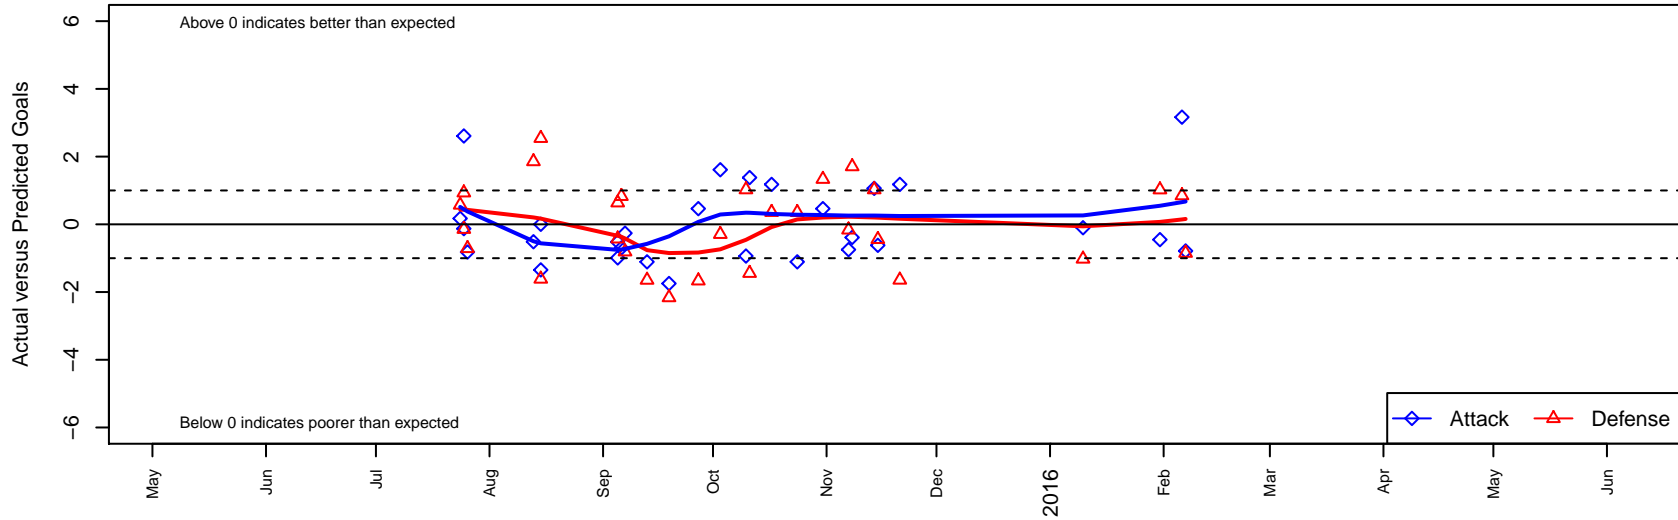

# NK United B99

North Kitsap SC  
 Poulsbo, WA  
 B99 total strength=1368  
 attack=9.83 defense=5.22  
 fall league = PSPL Classic 1 U16

alt names used:  
 NKSC NK UNITED ()  
 NK United  
 NK United BU16  
 NK United 99  
 NKSC NK UNITED (WA)

Venues played:  
 2015 Crossfire Select BU16 Silver  
 2015 Bigfoot Gold U16  
 2015 Labor Day Cup BU16 Silver  
 2015 PSPL Classic 1 U16  
 2015 WA Cup HS Silver U16

**NK United B99**  
 Dots are actual minus expected GF (blue circles) and GA (red triangles).  
 Blue line is smoothed change in attack strength. Red is smoothed change in defense strength.

**attack and defense variance (black dot)  
relative to other teams  
and top 10 in region**

**attack and defense rating  
relative to others at age  
and all opponents in last 13 months**

**Performance relative to 13 month average**