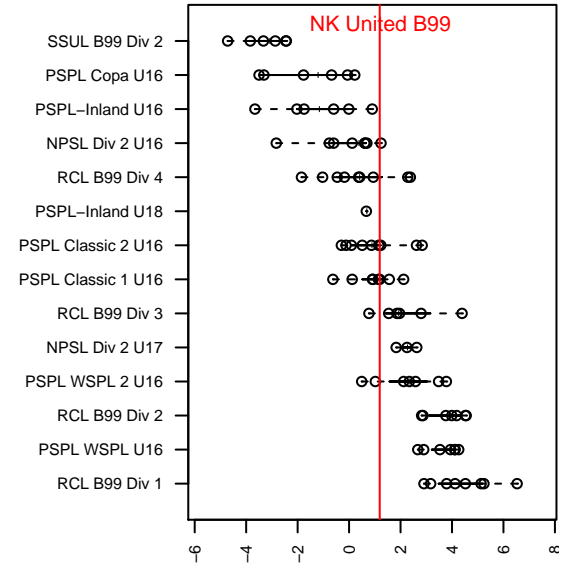

# NK United B99

North Kitsap SC  
 Poulsbo, WA  
 B99 total strength=1368  
 attack=9.83 defense=5.22  
 fall league = PSPL Classic 1 U16

alt names used:  
 NKSC NK UNITED ()  
 NK United  
 NK United BU16  
 NK United 99  
 NKSC NK UNITED (WA)

Venues played:  
 2015 Crossfire Select BU16 Silver  
 2015 Bigfoot Gold U16  
 2015 Labor Day Cup BU16 Silver  
 2015 PSPL Classic 1 U16  
 2015 WA Cup HS Silver U16

**NK United B99**  
 Dots are actual minus expected GF (blue circles) and GA (red triangles).  
 Blue line is smoothed change in attack strength. Red is smoothed change in defense strength.

**attack and defense variance (black dot)  
relative to other teams  
and top 10 in region**

**attack and defense rating  
relative to others at age  
and all opponents in last 13 months**

**Performance relative to 13 month average**